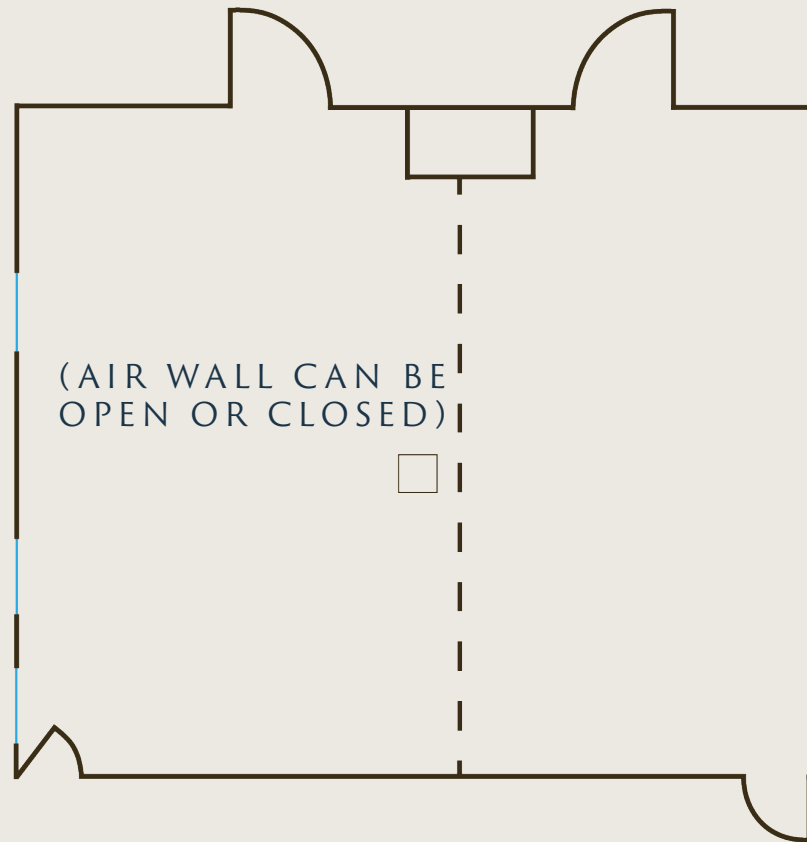

CHELSEA SQUARE

EVENTS BY RHC

FLOOR PLANS

CLOSE 21

SEABURY AUDITORIUM